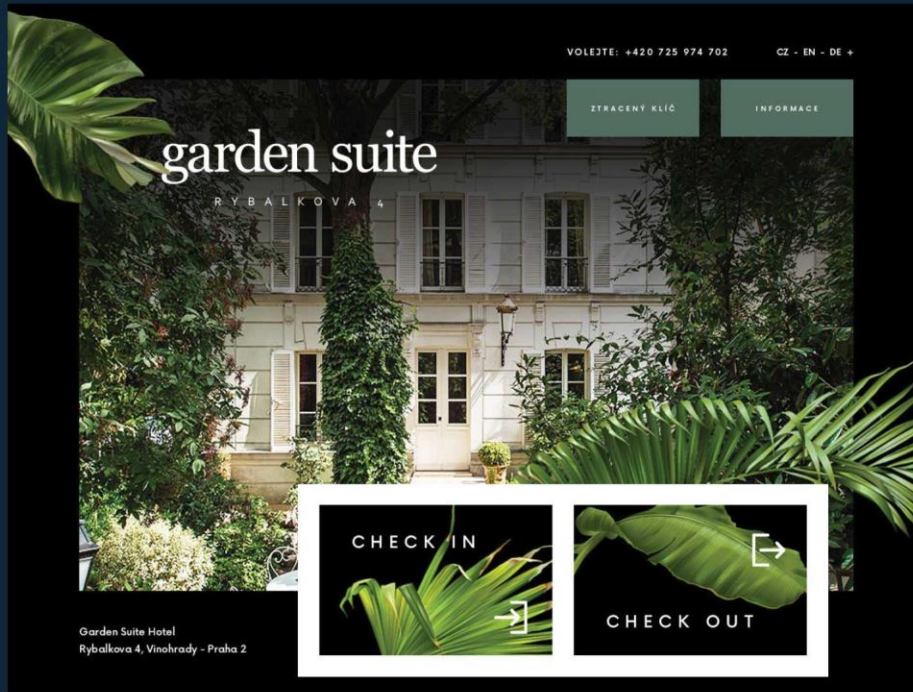

Who we are

CZECH KIOSK

We are a Czech manufacturer of self-service smart solutions from concept design, production of hw & sw, to updates and supervision. Our team draws on domestic and foreign experiences and can rely on references such as CPI Hotels and Empirent, Yard resort, Park Golf, Moníneć, 4Smart, Infinit wellness, Balance Club Brumlovka, Fitness Premium Fit, Vaclav Havel Prague Airport, Porsche Inter Auto CZ, Auto Palace, Chart Industries, Hospital Hořovice, EuroOil ĀPRO, Globus, PRIM, A + S and others.

Benefits

- Express check-in and check-out process, Covid pass.
- Fast return on investment.
- Software certified by banks, PMS, lock systems and KeyBox manufacturers.
- Hassle-free operation, 24/7, anti-vandal.
- Industrial grade components, remote monitoring.
- Cost savings on employees.
- Option of free-standing, hanging or table kiosk, build-in furniture.
- Selection of kiosk color and sticker.
- Partially or fully unattended operation.

Connected PMS

Hores	Previo
HotelTime	Protel
Kiosk Basic	MEWS
Better Hotel	Smarthotel

Locking system

Assa Abloy	DormaKaba
Salto	Onity

Pay terminals

Česká Spořitelna	Komerční banka
Raiffeisenbank	UniCredit Bank
ČSOB	MONET+
SIX Payment	AEVI
SONET	BANIT

CZECH KIOSK s.r.o.
V Olšínách 2300/75
100 00 Praha 10
Czech Republic

sales@czech-kiosk.cz
www.czech-kiosk.com

+420 222 764 624
+420 739 004 466