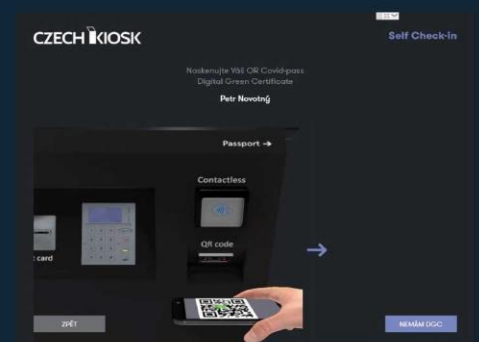

Who we are

CZECH KIOSK

We are a Czech manufacturer of self-service smart solutions from concept design, production of hw & sw, to updates and supervision. Our team draws on domestic and foreign experiences and can rely on references such as CPI Hotels and Empirent, Yard resort, Park Golf, Moníneć, 4Smart, Infinit wellness, Balance Club Brumlovka, Fitness Premium Fit, Vaclav Havel Prague Airport, Porsche Inter Auto CZ, Auto Palace, Chart Industries, Hospital Hořovice, EuroOil ĀPRO, Globus, PRIM, A + S and others.

Benefits

- Express check-in and check-out process, Covid pass.
- Fast return on investment.
- Software certified by banks, PMS, lock systems and KeyBox manufacturers.
- Hassle-free operation, 24/7, anti-vandal.
- Industrial grade components, remote monitoring.
- Cost savings on employees.
- Option of free-standing, hanging or table kiosk, build-in furniture.
- Selection of kiosk color and sticker.
- Partially or fully unattended operation.

Connected PMS

Hores	Previo
HotelTime	Protel
Kiosk Basic	MEWS
Better Hotel	Smarthotel

Locking system

Assa Abloy	DormaKaba
Salto	Onity

Pay terminals

Česká Spořitelna	Komerční banka
Raiffeisenbank	UniCredit Bank
ČSOB	MONET+
SIX Payment	AEVI
SONET	BANIT

CZECH KIOSK s.r.o.
V Olšínách 2300/75
100 00 Praha 10
Czech Republic

sales@czech-kiosk.cz
www.czech-kiosk.com

+420 222 764 624
+420 739 004 466